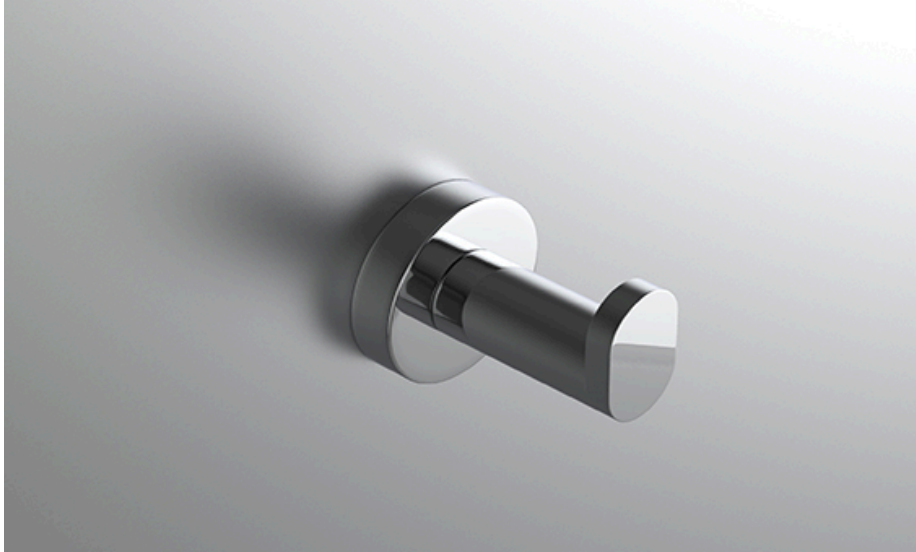

neelnox

LET
THERE
BE **DESIGN.**

FEATURES

- Premium 304 Grade Stainless Steel
- Solid Mount Construction
- Concealed Installation Hardware
- State of the art wall anchors included for installation on Dry wall or Tile

COLLECTION CELLO

ROBE HOOK

Model	Product	Finishes Available
CEL-RHS1	Robe Hook	Multiple finishes available. Over 23 finishes to choose from.

FINISHES			
	Polished (-P)	Antique Copper (-ACOP)	Polished Gold (-PGLD)
	Brushed (-B)	Polished Brass (-PBRS)	Brushed Copper (-BCOP)
	Brushed Gold (-BGLD)	Matte White (-WHT)	Brushed Rose Gold (-BRGD)
	Matte Black (-BLK)	Brushed Modern Bronze (-BMBRZ)	Brushed Black (-BRBLK)
	Oil Rubbed Bronze (-ORB)	Glossy White (-GWHT)	Polished Black (-PBLK)
	Brushed Brass (-BBRS)	Polished Rose Gold (-PRGD)	Antique Nickel (-ANKL)
	Brushed Bronze (-BBRZ)	Unlacquered Brass (-UBRS)	Black Nickel (-NKBL)
	Antique Brass (-ABRS)	Polished Nickel (-PNKL)	