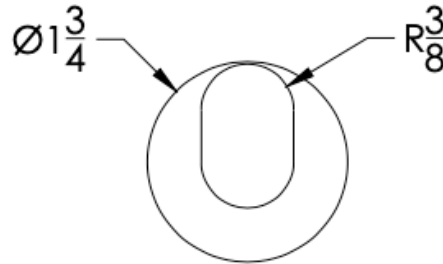

COLLECTION CELLO

ROBE HOOK

Model	Product	Finishes Available
CEL-RHS1	Robe Hook	Multiple finishes available. Over 23 finishes to choose from.

FINISHES			
	Polished (-P)	Antique Copper (-ACOP)	Polished Gold (-PGLD)
	Brushed (-B)	Polished Brass (-PBRS)	Brushed Copper (-BCOP)
	Brushed Gold (-BGLD)	Matte White (-WHT)	Brushed Rose Gold (-BRGD)
	Matte Black (-BLK)	Brushed Modern Bronze (-BMBRZ)	Brushed Black (-BRBLK)
	Oil Rubbed Bronze (-ORB)	Glossy White (-GWHT)	Polished Black (-PBLK)
	Brushed Brass (-BBRS)	Polished Rose Gold (-PRGD)	Antique Nickel (-ANKL)
	Brushed Bronze (-BBRZ)	Unlacquered Brass (-UBRS)	Black Nickel (-NKBL)
	Antique Brass (-ABRS)	Polished Nickel (-PNKL)	

Dimension in inches

FRONT

TOP

SIDE

NOTE: Dimensions subject to change without notice.